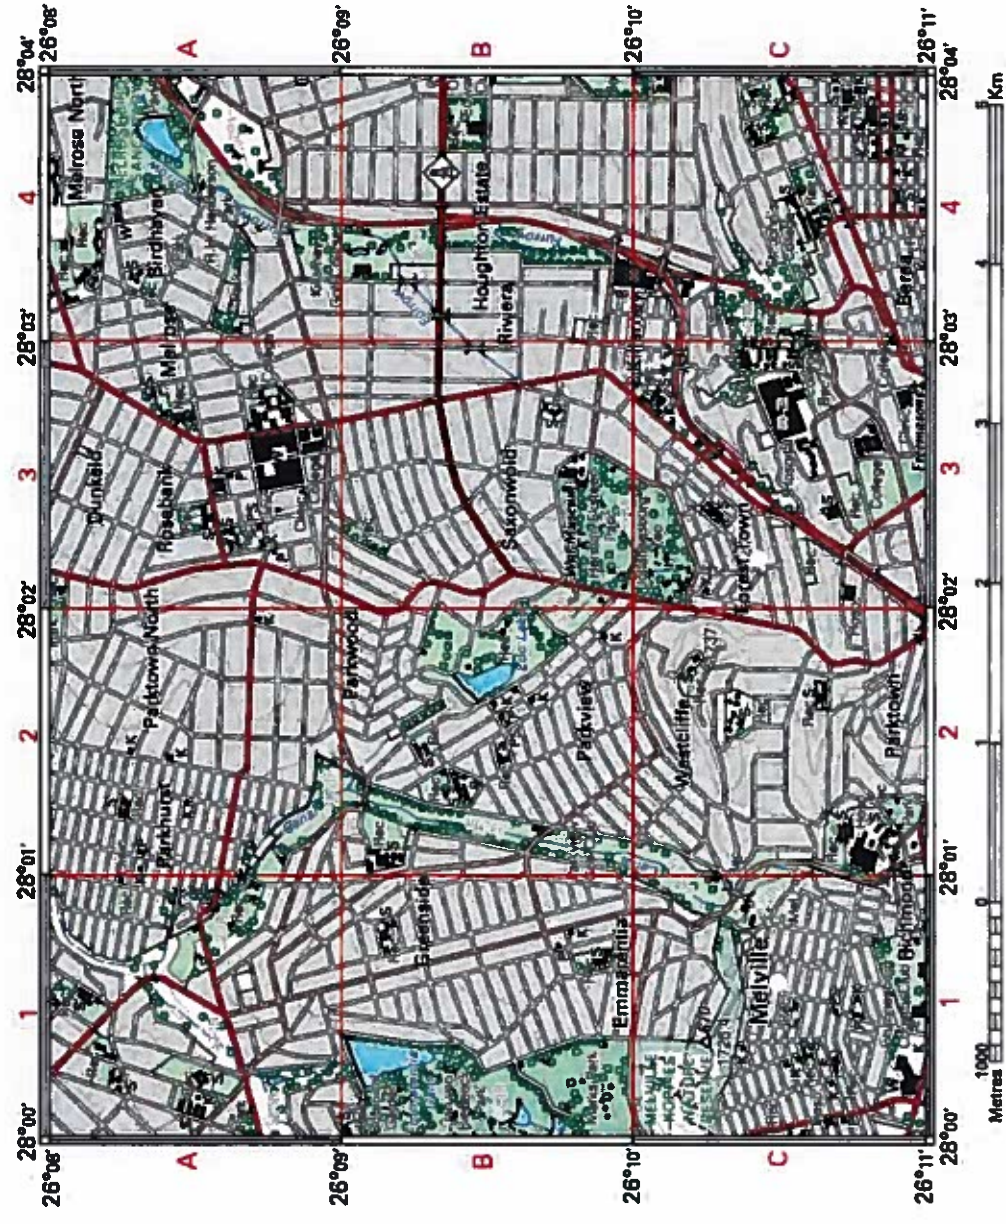

Figure 27 A vertical aerial photograph showing the area around Zoo Lake in Johannesburg

Figure 28 A topographic map showing the area around Zoo Lake in Johannesburg